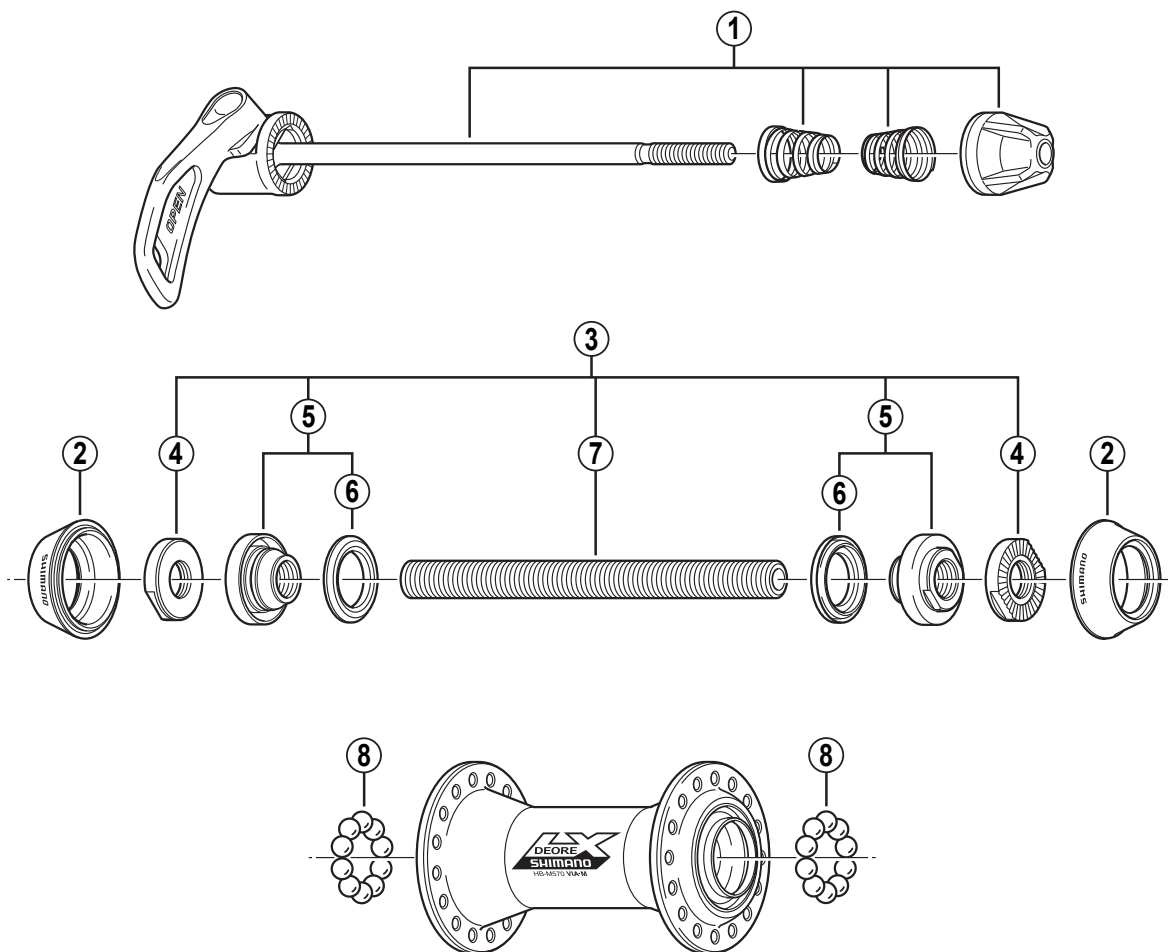

DEORE LX Front Hub

**HB-M570**

**HB-M570-G** Gold Version

**HB-M570-S** Silver Version

Q'TY	ITEM NO.	SHIMANO CODE NO.	DESCRIPTION
	1	<b>Y-24C 90100</b>	Complete Quick Release 133 mm (5-1/4")
		<b>Y-24C 98010</b>	Complete Quick Release 133 mm (5-1/4") for HB-M570-G
*		<b>Y-24C 90900</b>	Complete Quick Release 133 mm (5-1/4") for HB-M570-S
	2	<b>Y-21R 02000</b>	Rubber Seal
	3	<b>Y-24C 98020</b>	Complete Hub Axle 108 mm (4-1/4")
	4	<b>Y-24C 05000</b>	Serated Lock Nut 3.5 mm
	5	<b>Y-21R 98030</b>	Cone (M9 x 12.8 mm) w/Dust Cover & Seal Ring
	6	<b>Y-214 06000</b>	Seal Ring
	7	<b>Y-21C 03100</b>	Hub Axle 108 mm (4-1/4")
	8	<b>Y-000 91210</b>	Steel Ball (3/16") 20 pcs.

Over Lock Nut Dimension: 100 mm (3-15/16")