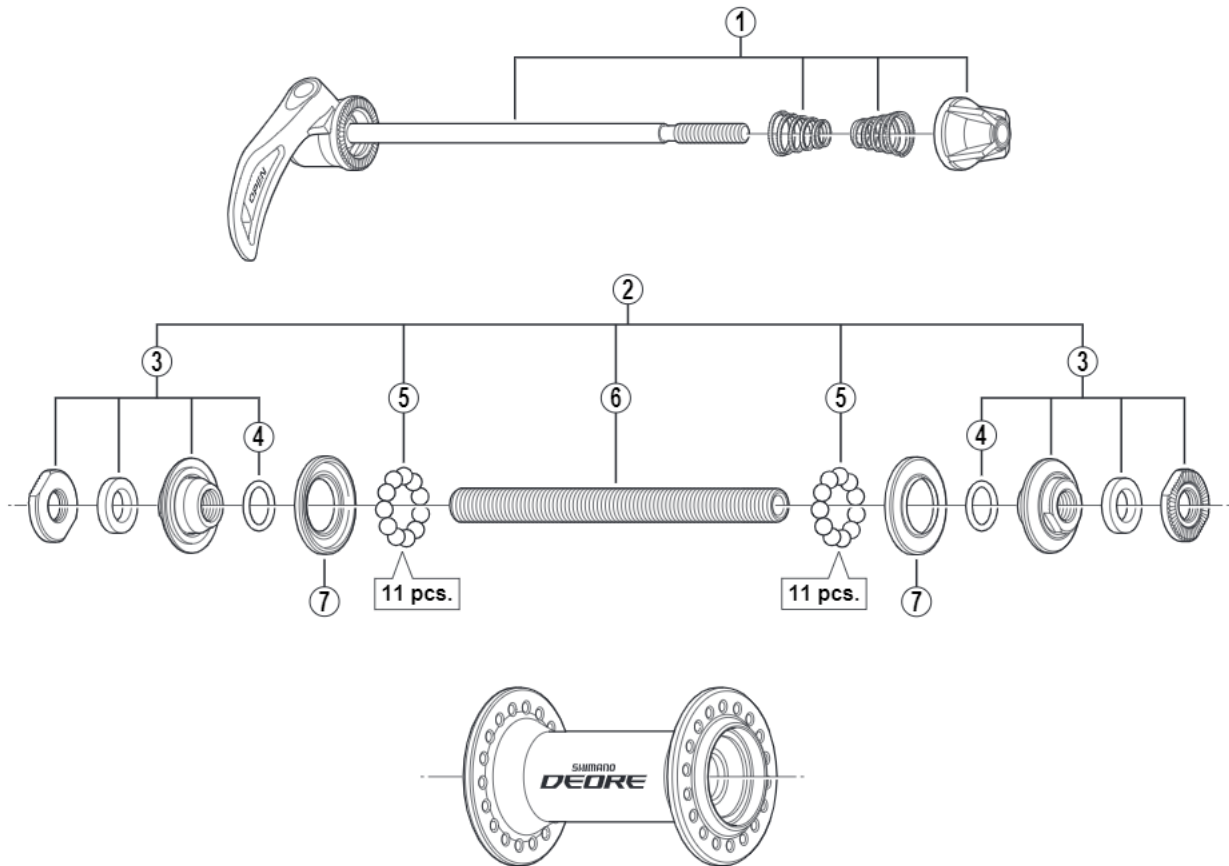

DEORE Front Hub
HB-M590-S Silver Version
HB-M590-L Black Version

• Over Lock Nut Dimension: 100 mm (3-15/16")

ITEM NO.	SHIMANO CODE NO.	DESCRIPTION	INTERCHANGEABILITY
1	Y-2ZB98030	Complete Quick Release 133 mm (5-1/4")	
2	Y-2TR98010	Complete Hub Axle 108 mm (4-1/4")	
3	Y-2TR98020	Lock Nut Unit	
4	Y-2T8 04000	O-Ring	A
5	Y-4BB98030	Steel Ball (3/16") 22 pcs.	A
6	Y-21C 03100	Hub Axle M9 x 108 mm (4-1/4")	A
7	Y-2TA06000	Seal Ring	

A: Same parts.

B: Parts are usable, but differ in materials, appearance, finish, size, etc.

Absence of mark indicates non-interchangeability.

HB-M580
HB-M530

0904-2944

Specifications are subject to change without notice.

SHIMANO